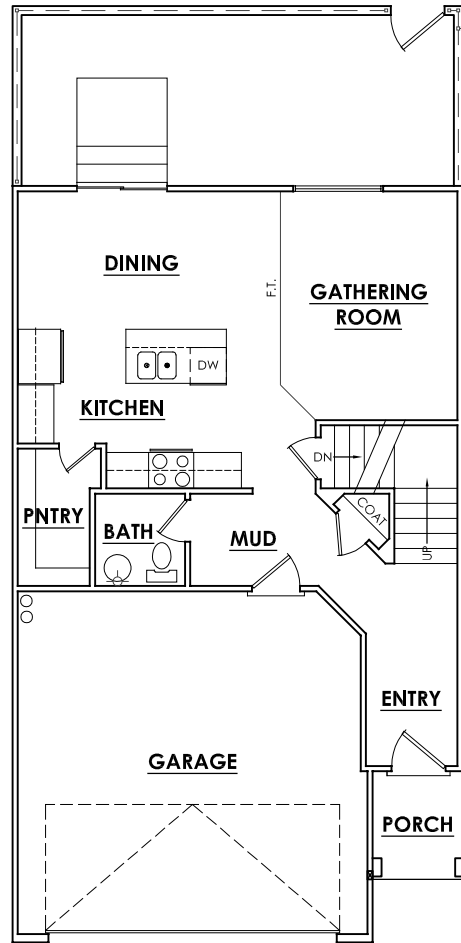

# LEGACY TOWNHOMES - 4 PLEX (FRONT LOAD) - 3 BED - 2020

**SQUARE FOOTAGE** TOTAL: 2,303 • FINISHED: 1,675 • UNFINISHED: 628  
**DIMENSION** WIDTH 25'-0" • DEPTH 43'-0"

FRONT ELEVATION

UNFINISHED BASEMENT

MAIN FLOOR

UPPER FLOOR - MIDDLE UNITS ONLY