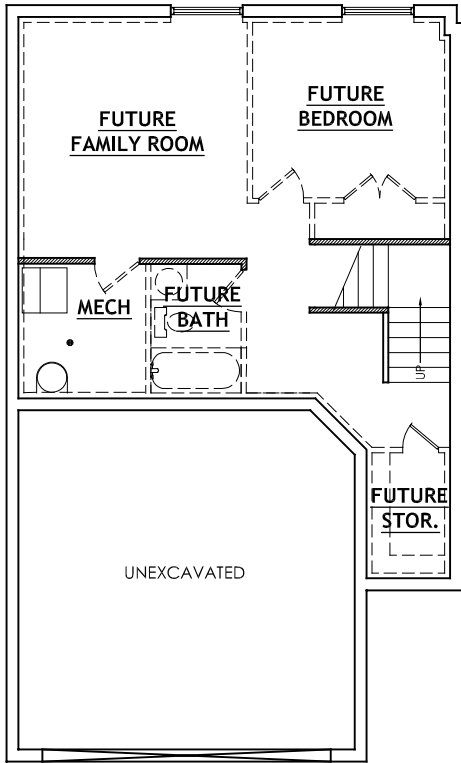

# LEGACY TOWNHOMES - 4 PLEX (FRONT LOAD) - 3 BED - 2020

**SQUARE FOOTAGE** TOTAL: 2,303 • FINISHED: 1,675 • UNFINISHED: 628  
**DIMENSION** WIDTH 25'-0" • DEPTH 43'-0"

FRONT ELEVATION

UNFINISHED BASEMENT

MAIN FLOOR

UPPER FLOOR - MIDDLE UNITS ONLY