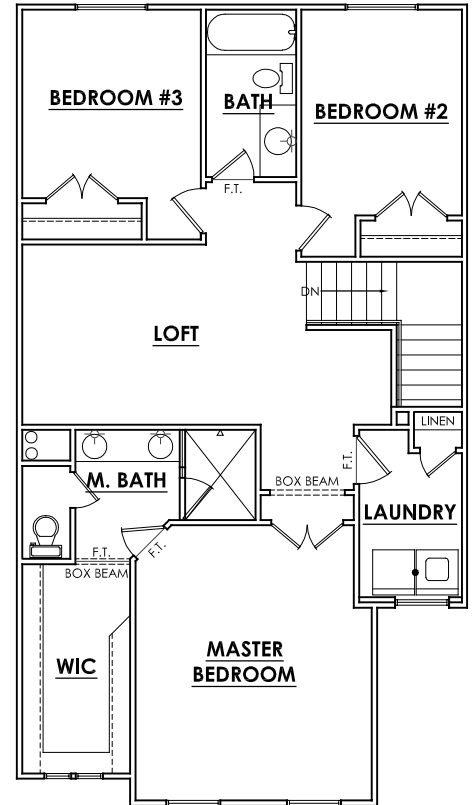

# LEGACY TOWNHOMES - 4 PLEX (FRONT LOAD) - 3 BED - 2020

**SQUARE FOOTAGE** TOTAL: 2,303 • FINISHED: 1,675 • UNFINISHED: 628  
**DIMENSION** WIDTH 25'-0" • DEPTH 43'-0"

FRONT ELEVATION

UNFINISHED BASEMENT

MAIN FLOOR

UPPER FLOOR - MIDDLE UNITS ONLY